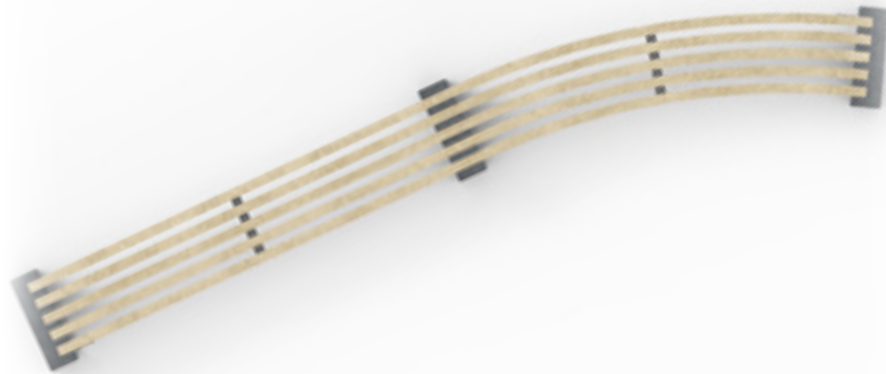

Canvas 360 CURVE

Let's have a rest

measurements

available colours

Boards

- Quartz Brown
- Mineral Grey
- Sand Beige
- Ural Black

Legs

- Ural Black

Weatherproof

Completely recyclable

anchoring

reinforcement

Metal strip screwed underneath the 5 boards.

nice in combination with