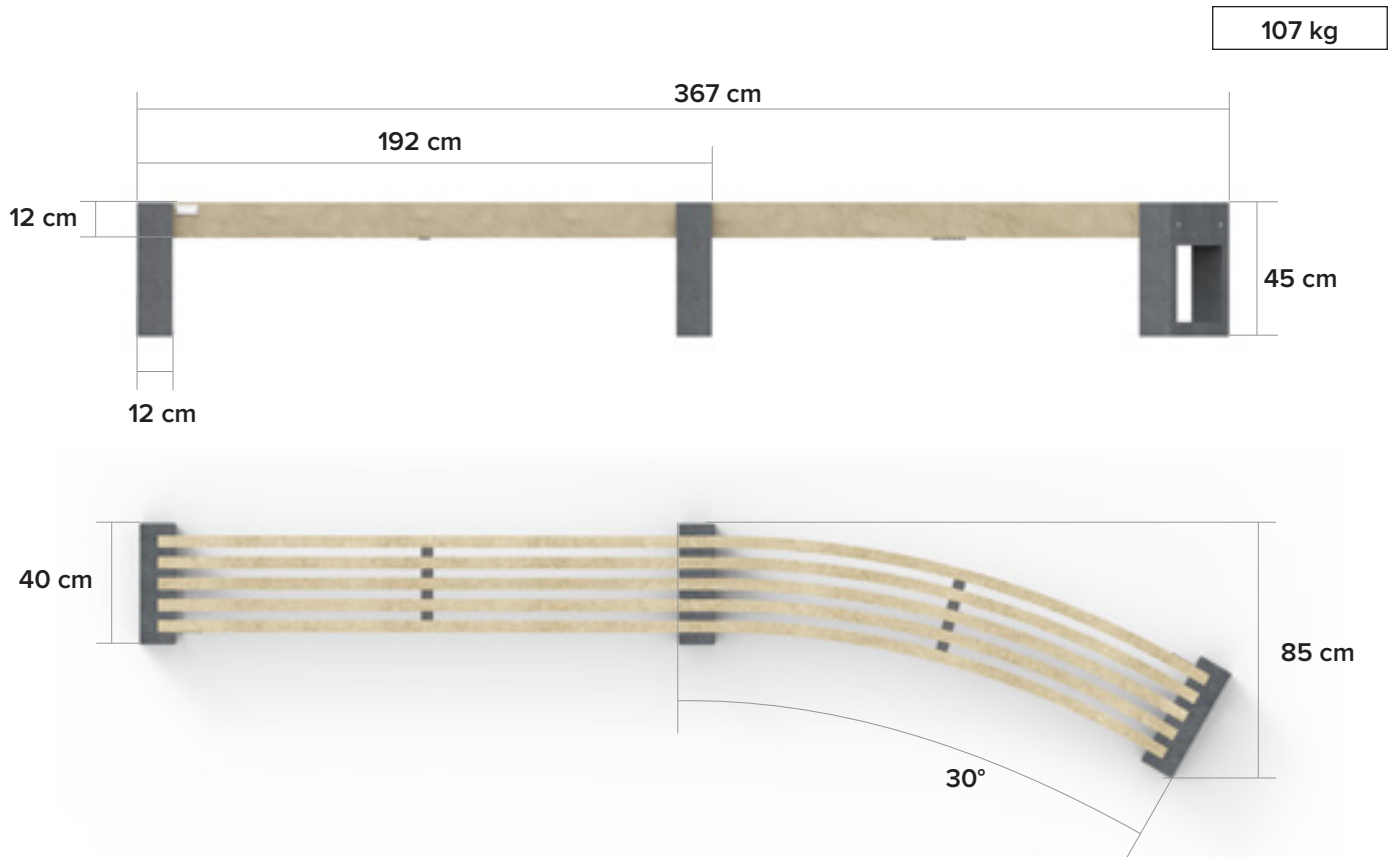

Canvas 360 CURVE

Let's have a rest

measurements

available colours

Boards

- Quartz Brown
- Mineral Grey
- Sand Beige
- Ural Black

Legs

- Ural Black

main advantages

100% plastic waste

Maintenance free

Rot-proof

Natural texture

Graffiti resistant

Splinter-free

Coloured throughout

Weatherproof

Completely recyclable

anchoring

reinforcement

Metal strip screwed underneath the 5 boards.

nice in combination with