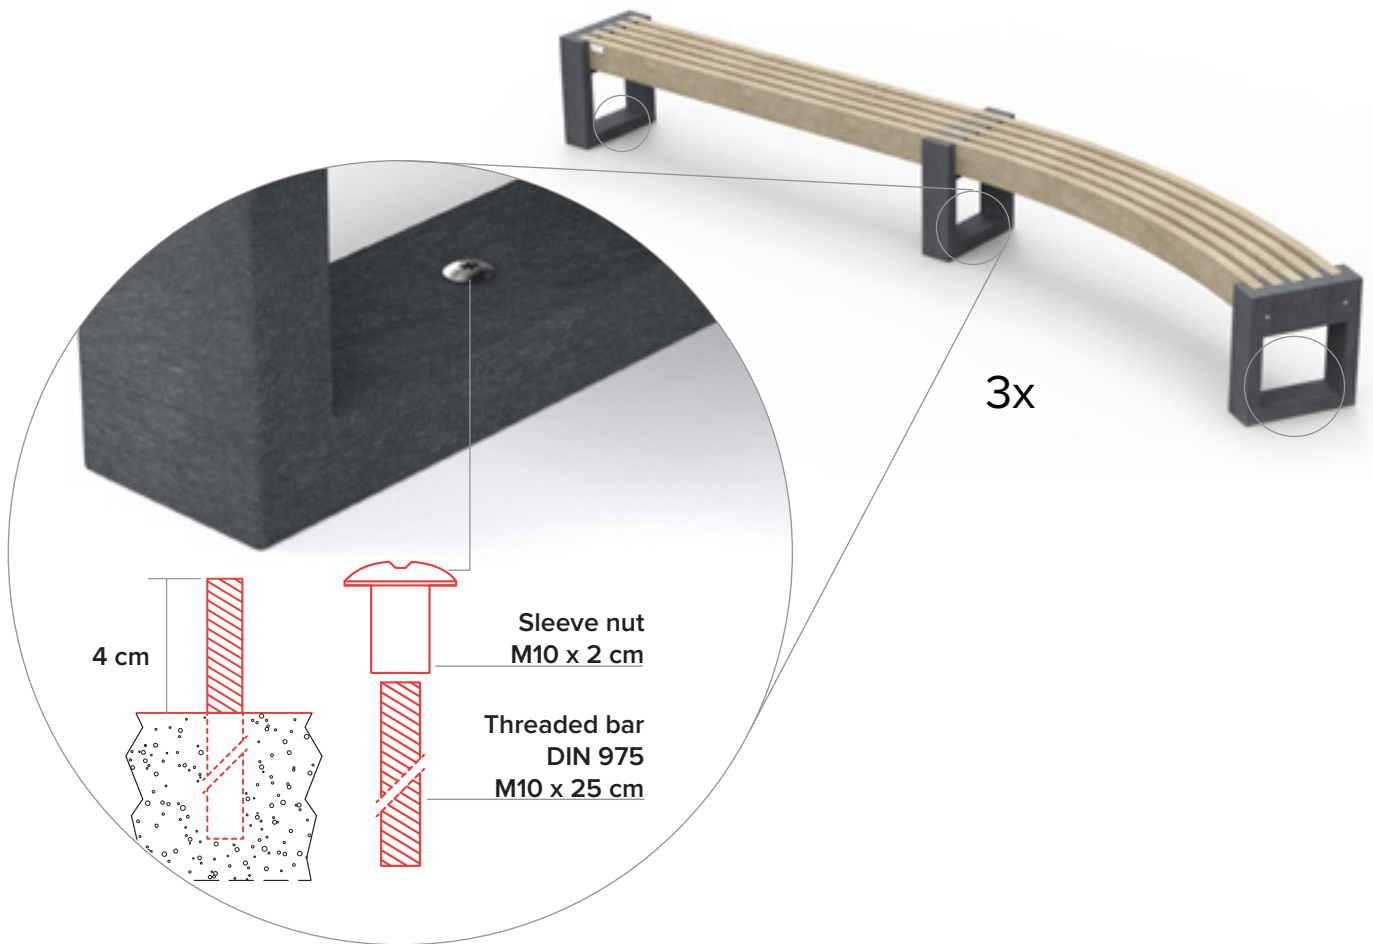

Canvas 360 CURVE

Let's have a rest

measurements

available colours

Boards

- Quartz Brown
- Mineral Grey
- Sand Beige
- Ural Black

Legs

- Ural Black

main advantages

100% plastic waste

Maintenance free

Rot-proof

Natural texture

Graffiti resistant

Splinter-free

Coloured throughout

Weatherproof

Completely recyclable

anchoring

reinforcement

Metal strip screwed underneath the 5 boards.

nice in combination with