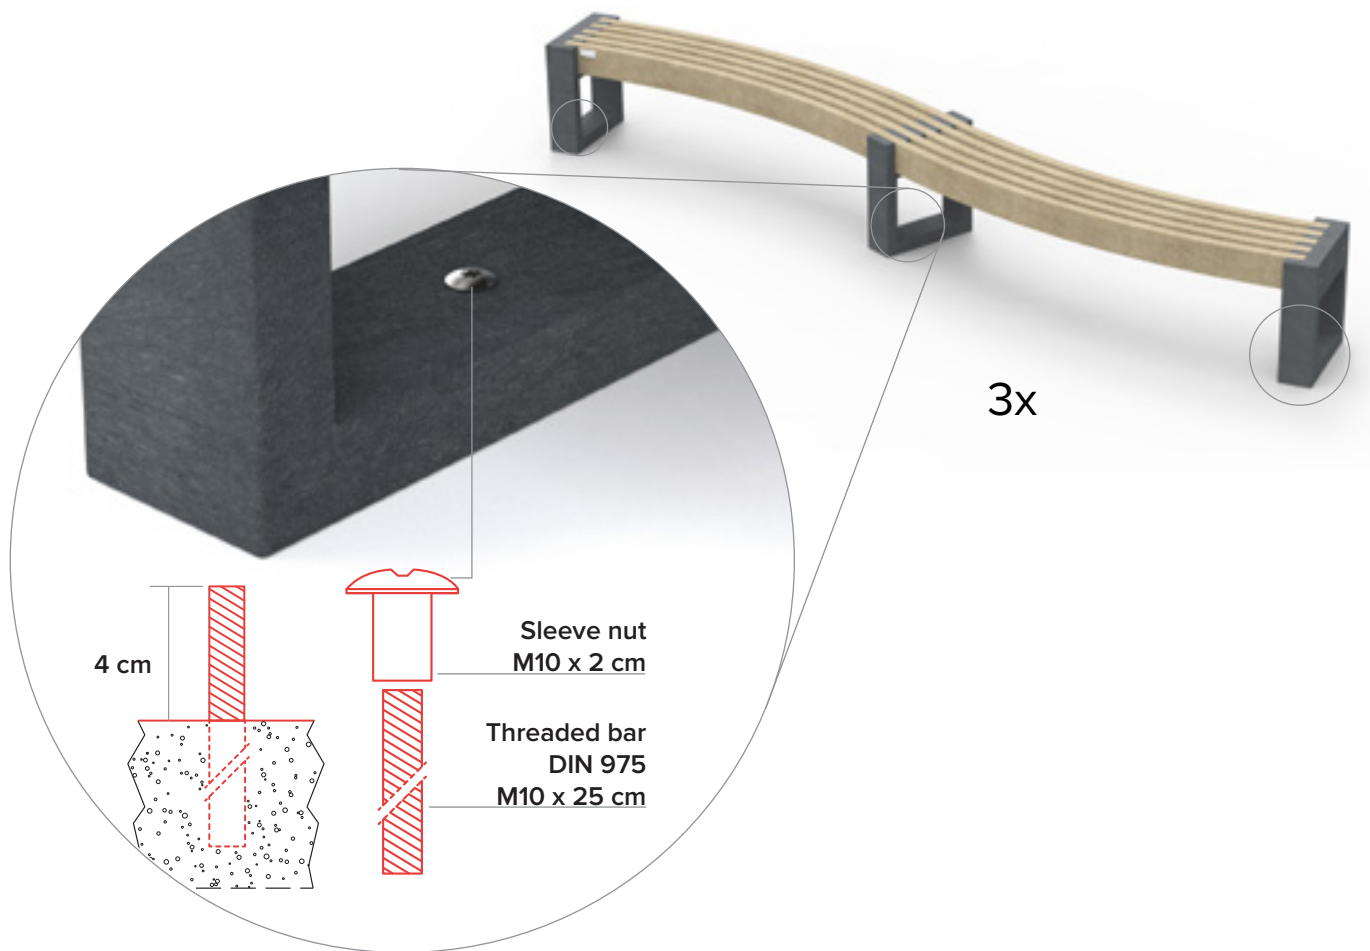

Canvas 360 SPLINE

Let's have a rest

measurements

107 kg

available colours

Boards

- Quartz Brown
- Mineral Grey
- Sand Beige
- Ural Black

Legs

Coloured throughout

Weatherproof

Completely recyclable

anchoring

reinforcement

Metal strip screwed underneath the 5 boards.

nice in combination with