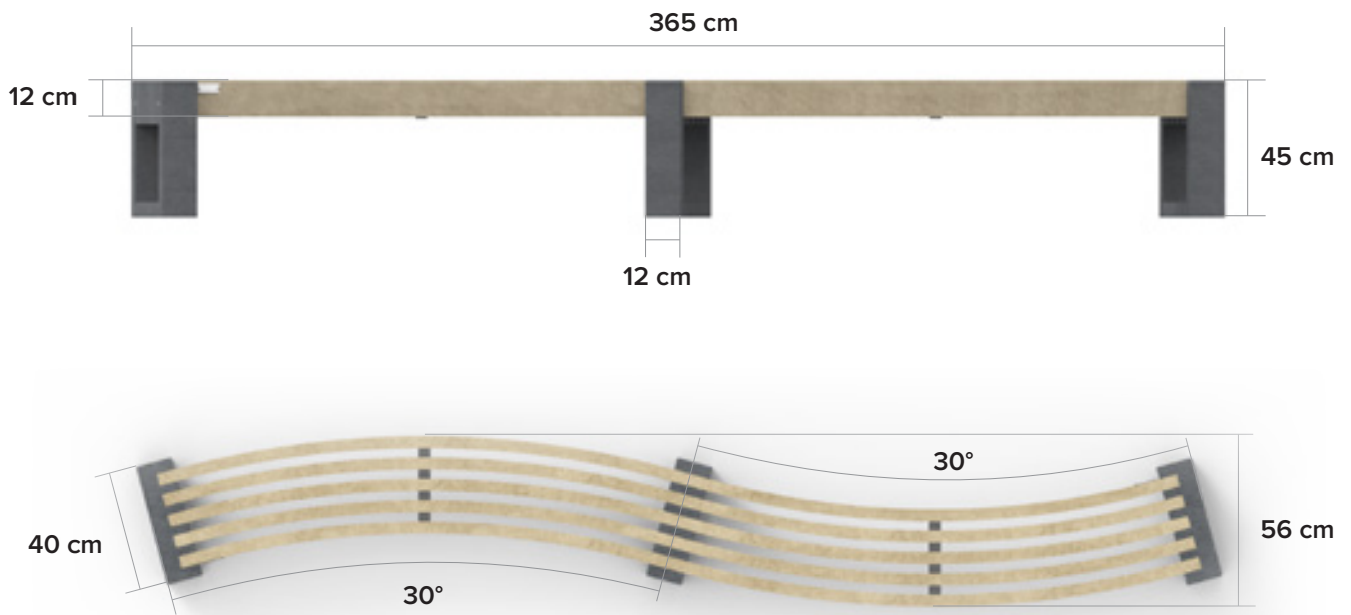

Canvas 360 SPLINE

Let's have a rest

measurements

107 kg

available colours

Boards

- Quartz Brown
- Mineral Grey
- Sand Beige
- Ural Black

Legs

- Ural Black

main advantages

100% plastic waste

Maintenance free

Rot-proof

Natural texture

Graffiti resistant

Splinter-free

Coloured throughout

Weatherproof

Completely recyclable

anchoring

reinforcement

Metal strip screwed underneath the 5 boards.

nice in combination with