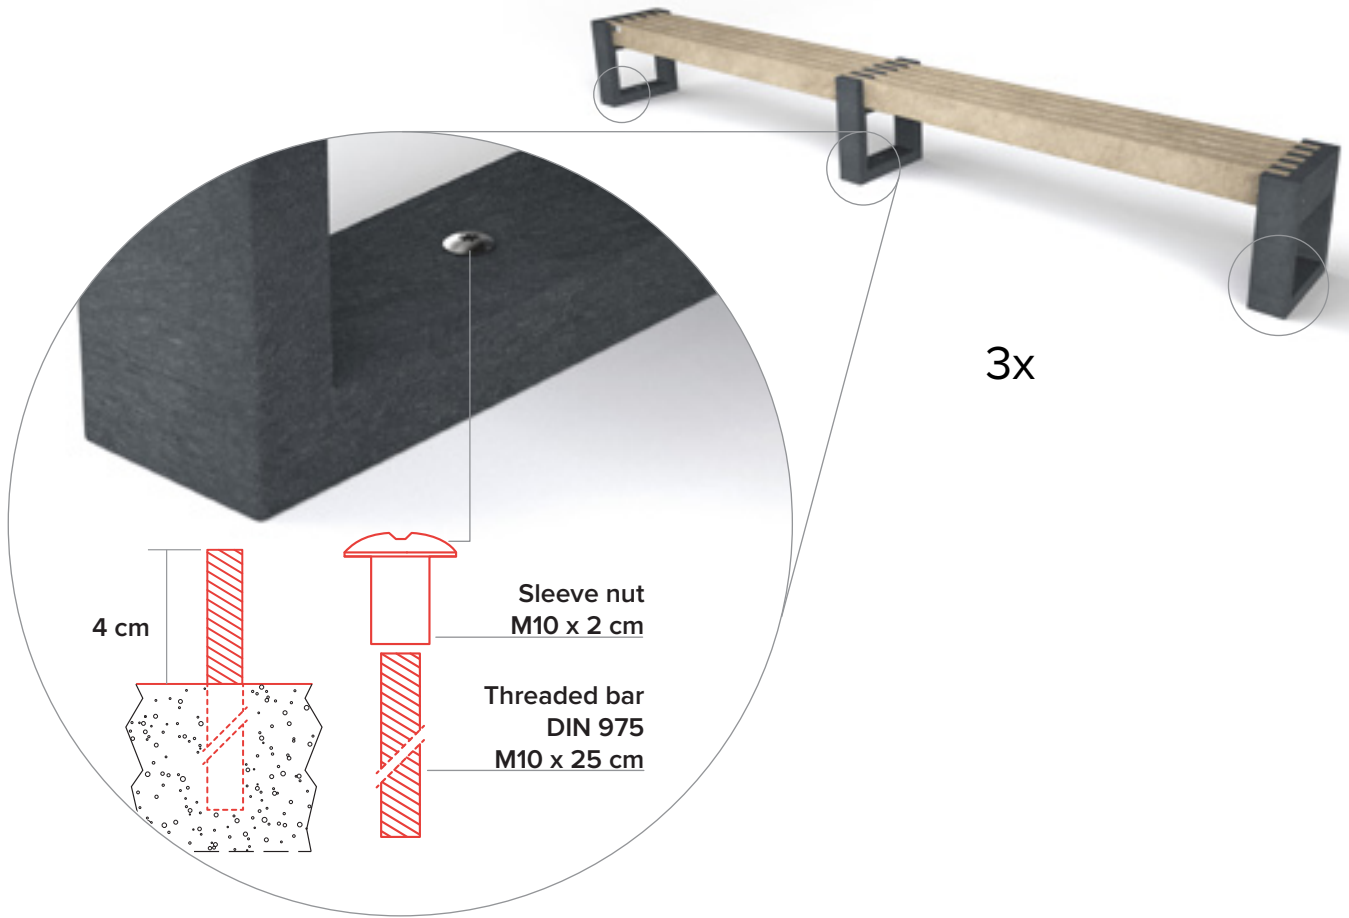

measurements (model 360 1R)

main advantages

100% plastic waste

Maintenance free

Rot-proof

Natural texture

Graffiti resistant

Splinter-free

Coloured throughout

Weatherproof

Completely recyclable

nice in combination with

anchoring

reinforcement

Metal strip screwed underneath the 5 boards.