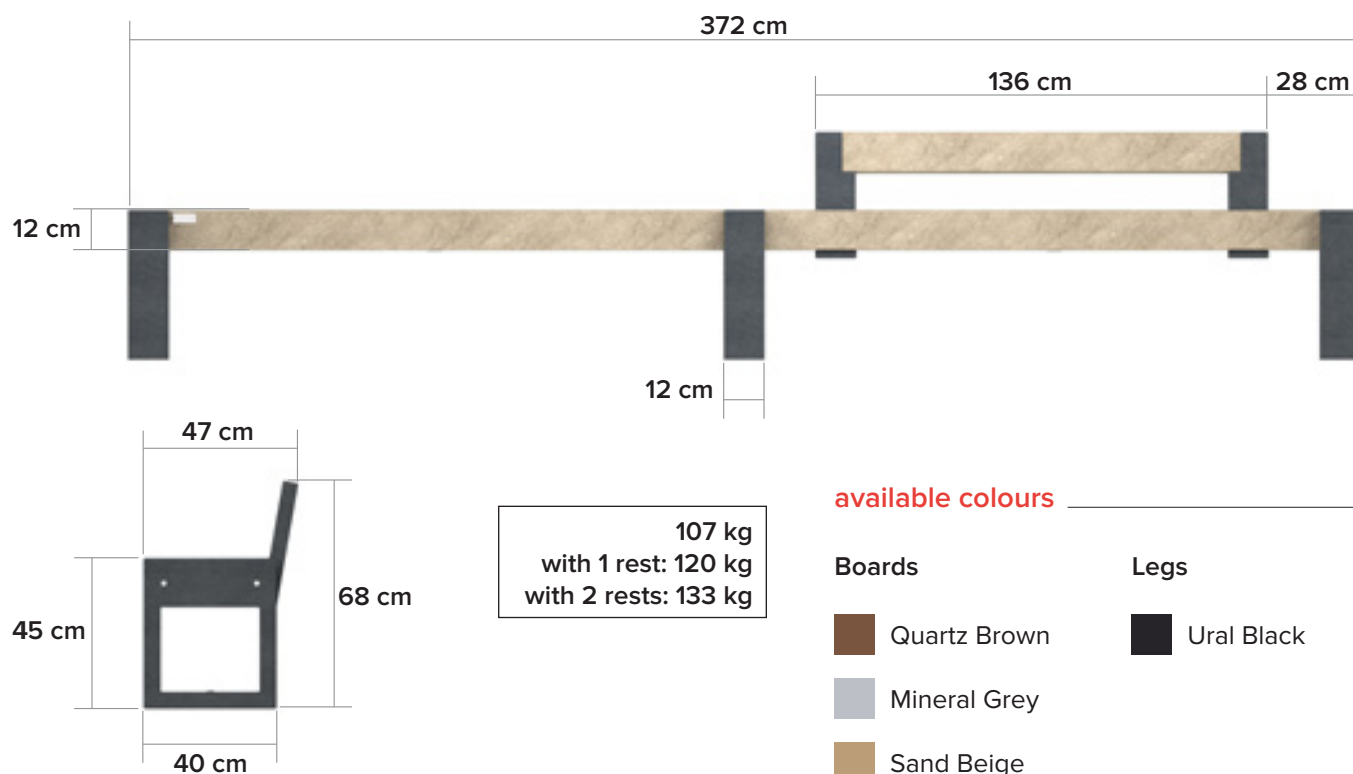

Canvas 360

for a long rest

canvas 360

canvas 360 1L

canvas 360 1R

canvas 360 2N

canvas 360 2DL

canvas 360 2DR

measurements (model 360 1R)

main advantages

100% plastic waste

Maintenance free

Rot-proof

Natural texture

Graffiti resistant

Splinter-free

Coloured throughout

Weatherproof

Completely recyclable

nice in combination with

anchoring

reinforcement

Metal strip screwed underneath the 5 boards.