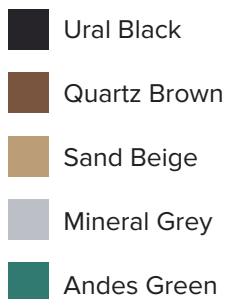

Paris

focus on function

measurements

available colours

bicolour options

Boards

Legs

main advantages

100% plastic waste

Maintenance free

Rot-proof

Natural texture

Graffiti resistant

Splinter-free

Coloured throughout

Weatherproof