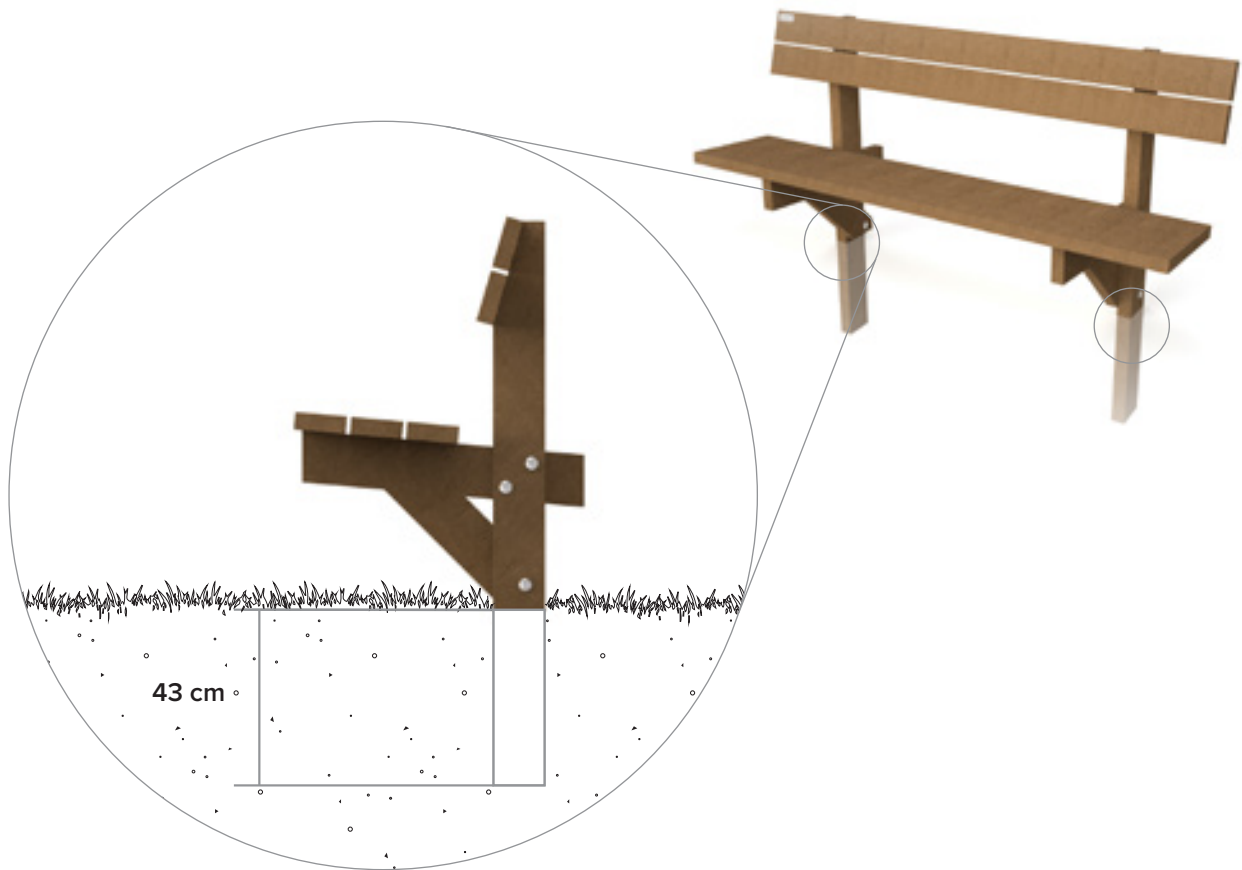

anchoring

---

reinforcement