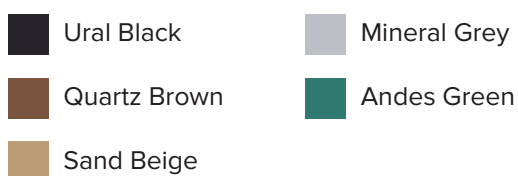

Paris

focus on function

measurements

available colours

bicolour options

Boards

Legs

main advantages

100% plastic waste

Maintenance free

Rot-proof

Natural texture

Graffiti resistant

Splinter-free

Coloured throughout

Weatherproof